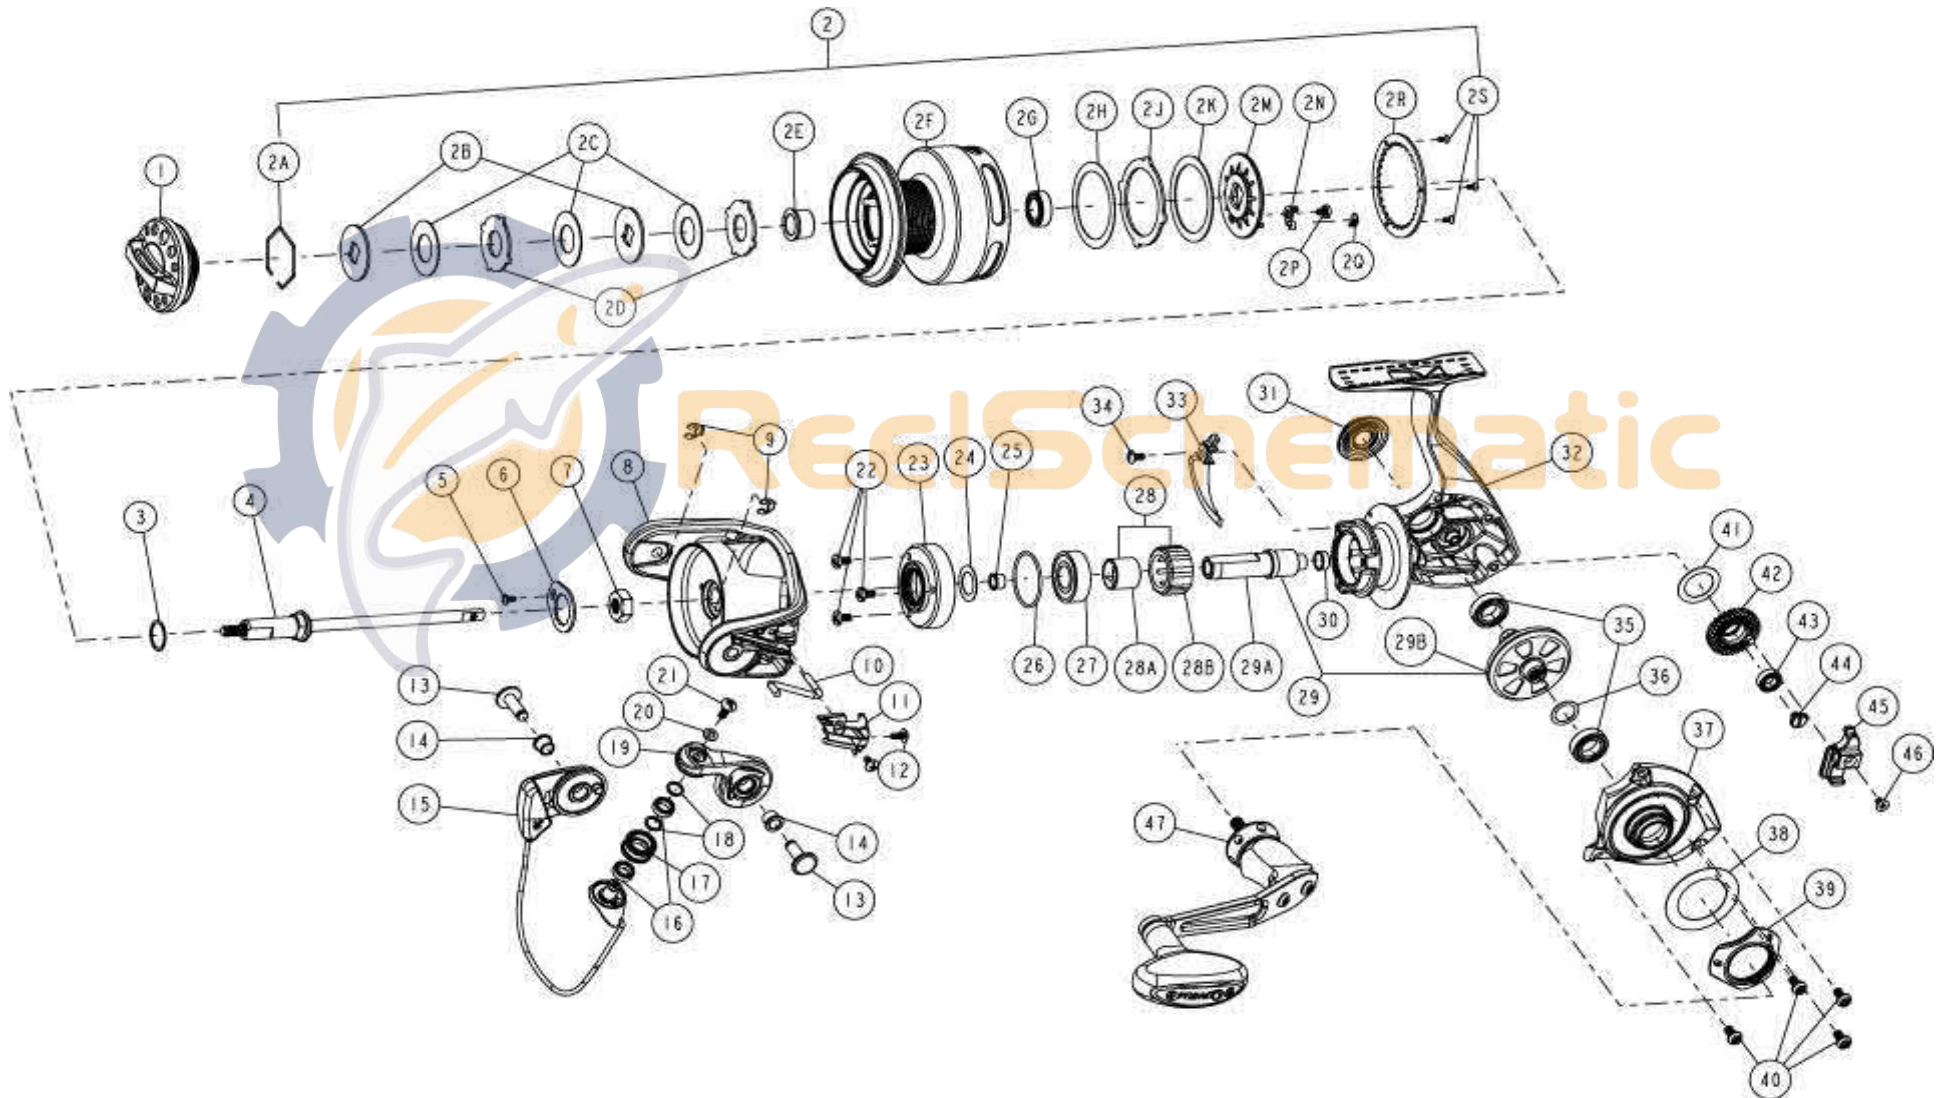

QUANTUM[®]

CSP40PTSD

QUANTUM[®]

CSP40PTSD

Quantum CSP40PTSD Spinning Reel Part List

Key #	Description	Part No.	Qty.	Key #	Description	Part No.	Qty.
1	Drag Knob Assembly	PAB332-01	1	19	Arm Lever Assembly	PAB307-01	1
2	Spool Kit Include	PAB321-01	1	20	Washer	VBP167-01	1
	2A - Retaining Ring	BAA038-01	1	21	Screw	BAA108-02	1
	2B - Drag Washer "D"	PAB080-01	2	22	Screw	JX107-03	3
	2C - Drag Washer "B"	QAB033-01	3	23	Ball Bearing Holder Assembly	PAB3190-01	1
	2D - Drag Washer "A"	PAB081-01	2	24	Washer	XF035-01	1
	2E - Spool Bushing	PAB058-01	1	25	Pinion Bushing "Top"	PAB028-01	1
	2F - Spool	PAB021-01	1	26	O-Ring	ORR8	1
	2G - Spool Ball Bearing	TW058-02	1	27	Pinion Ball Bearing	DT157-03	1
	2H - Washer	PAB065-01	1	28	One Way Clutch Kit Include	PAB463-01	1
	2J - Magnum Drag Washer "A"	QAB081-01	1		28A - Clutch Sleeve	N/A	1
	2K - Magnum Drag Washer "B"	PAB033-01	1		28B - One Way Clutch	N/A	1
	2M - Magnum Drag Plate	PAB039-01	1	29	Gear Kit Include	PAB412-01	1
	2N - Click Claw	PAB103-01	1		29A - Pinion	N/A	1
	2P - Click Claw Pin	VBP114-01	1		29B - Drive Gear	N/A	1
	2Q - Spool Click Spring	QAB069-01	1	30	Pinion Bushing "Bottom"	PAB027-01	1
	2R - Magnum Drag Retainer	PAB225-01	1	31	Handle Screw Cap	UAA054-02	1
	2S - Screw	DW107-01	3	32	Body	PAB001-01	1
3	Spool Adjust Washer	QAB065-01	1	33	Trip Bumper	PAB119-01	1
4	Main Shaft Assembly	PAB315-01	1	34	Trip Bumper Screw	QW053-05	1
5	Screw	CAA094-02	1	35	Body Ball Bearing	TW058-03	2
6	Rotor Nut Retainer	PAB118-01	1	36	Drive Gear Adjust Washer	BAA105-04	1
7	Rotor Nut	PAB006-01	1	37	Side Cover	PAB023-01	1
8	Rotor Assembly	PAB309-01	1	38	Side Cover Cosmetic Washer	PAB075-01	1
9	E-Clip	KQ034-01	2	39	Side Cover Cosmetic Ring	PAB142-02	1
10	Kick Lever	PAB019-01	1	40	Side Cover Screw	VBP057-04	4
11	Rotor Cover	PAB087-01	1	41	O/S Gear Washer	KF121-01	1
12	Rotor Cover Screw	CW125-02	2	42	O/S Gear	PAB053-01	1
13	Pin	RAB042-01	2	43	O/S Gear Ball Bearing	SW017-01	1
14	Bushing	SAB106-01	2	44	O/S Gear Screw	PAB057-01	1
15	Bail Assembly	PAB347-01	1	45	O/S Slider	PAB025-01	1
16	Ball Bearing	CT157-02	2	46	Main Shaft Screw	BAA100-01	1
17	Line Roller	RAB004-01	1	47	Handle Assembly	WAA318-51	1
18	Line Roller Washer	RAB102-01	2				